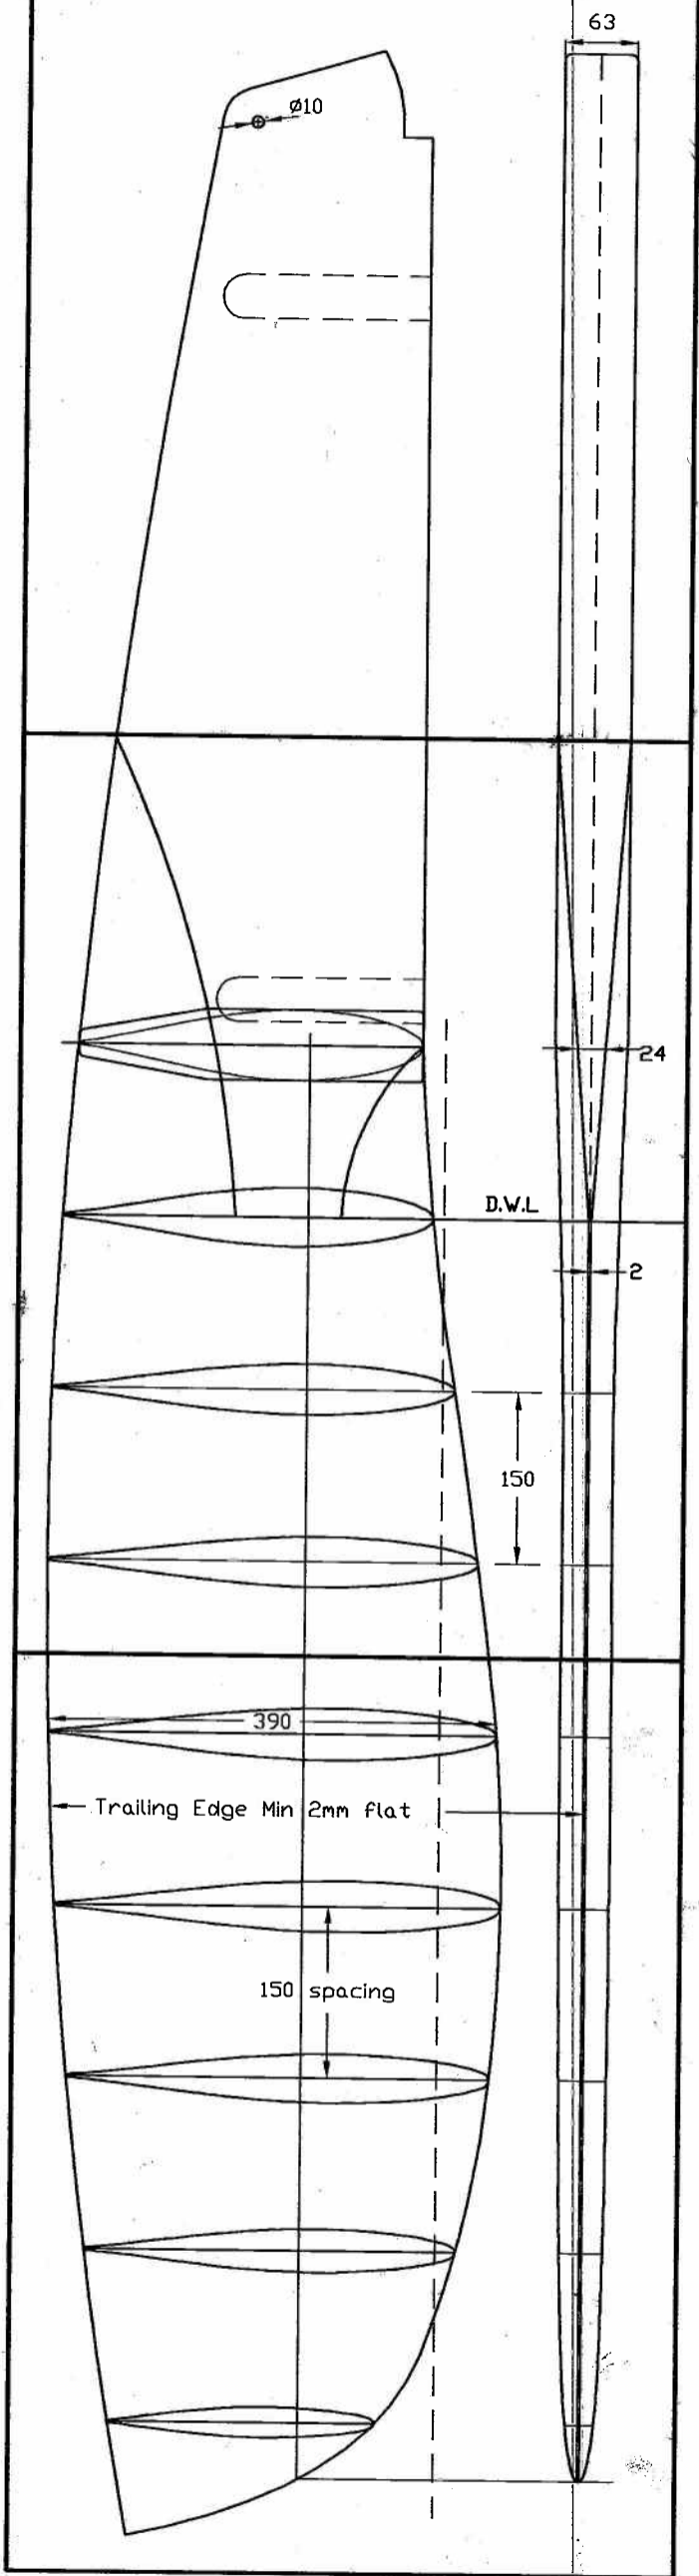

Check Mk 2 rudder head and pintle fastenings with Original Rudders